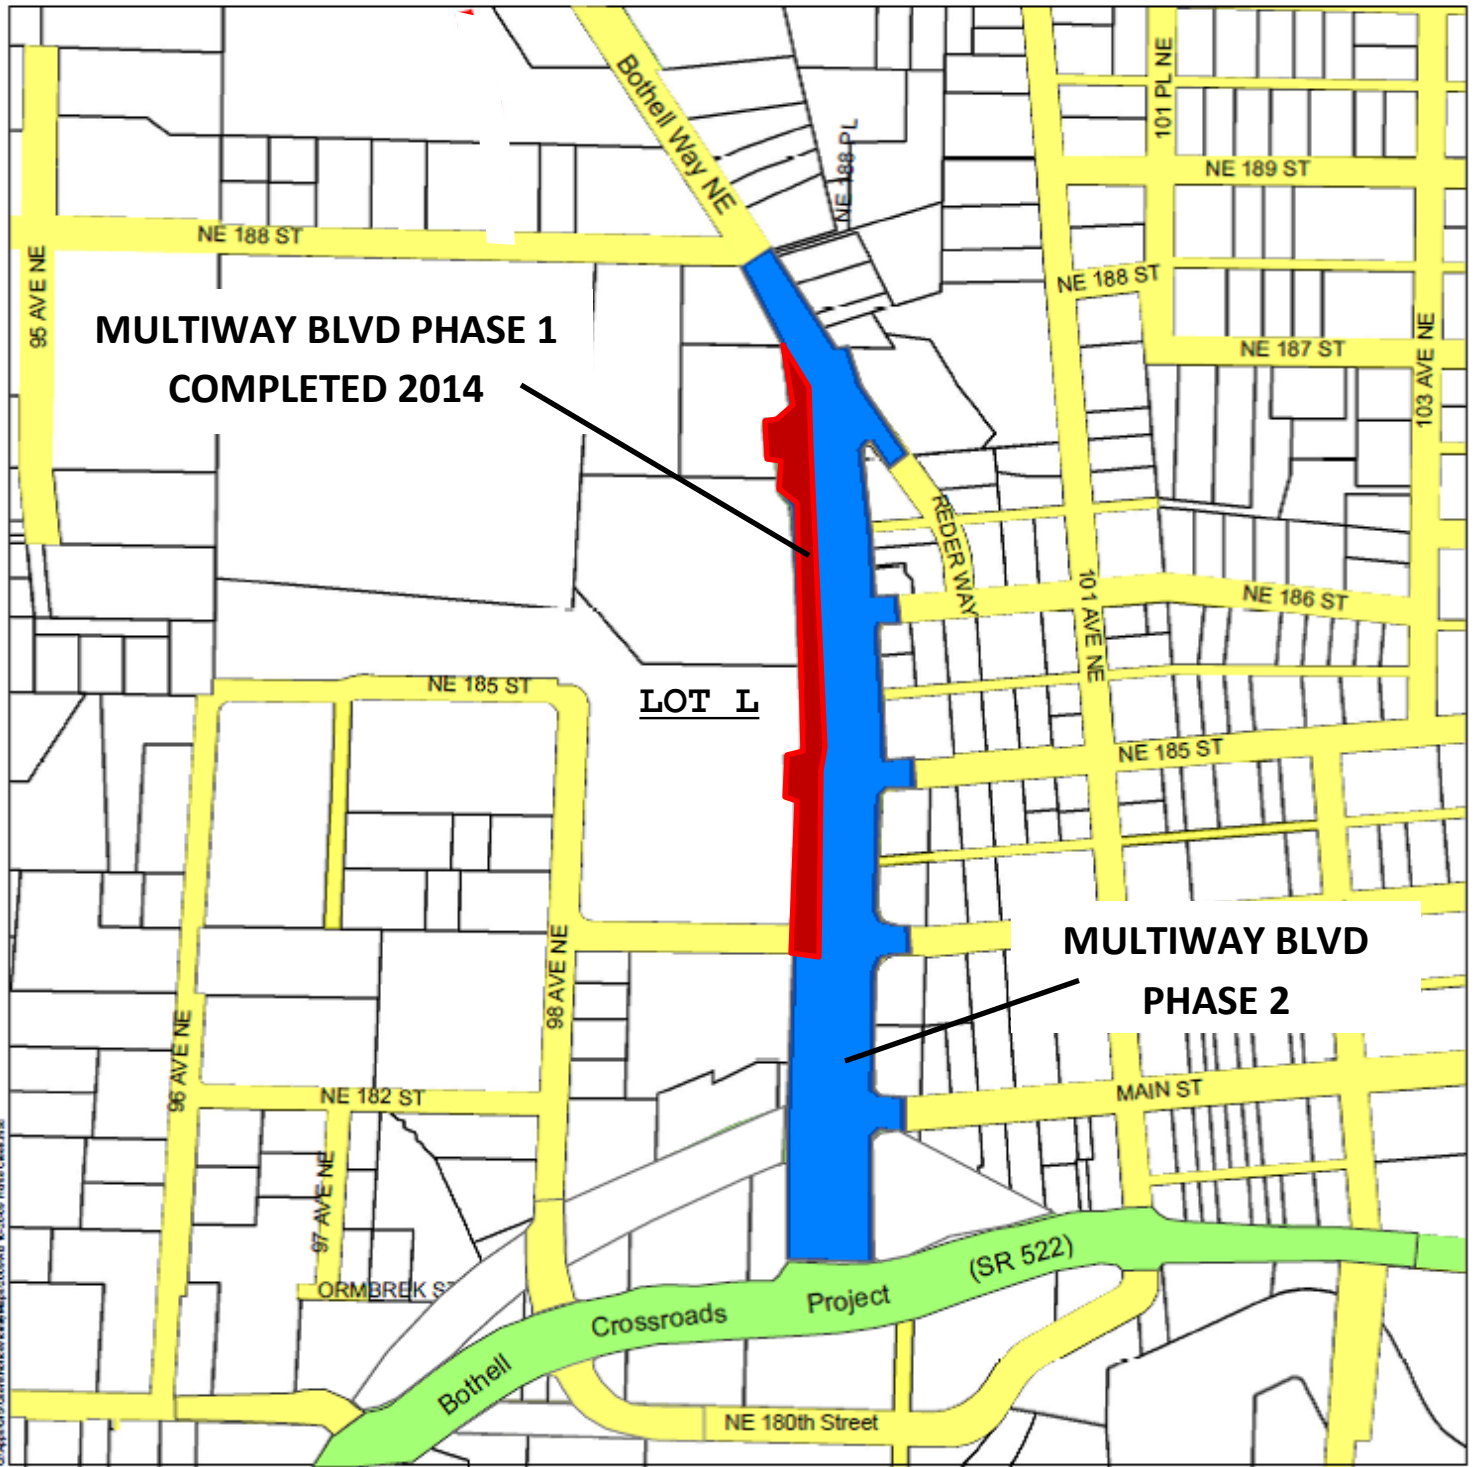

Attachment #1

Legend

- MWB Phase 1
- MWB Phase 2

City of Bothell

Multiway Boulevard Project Vicinity Map