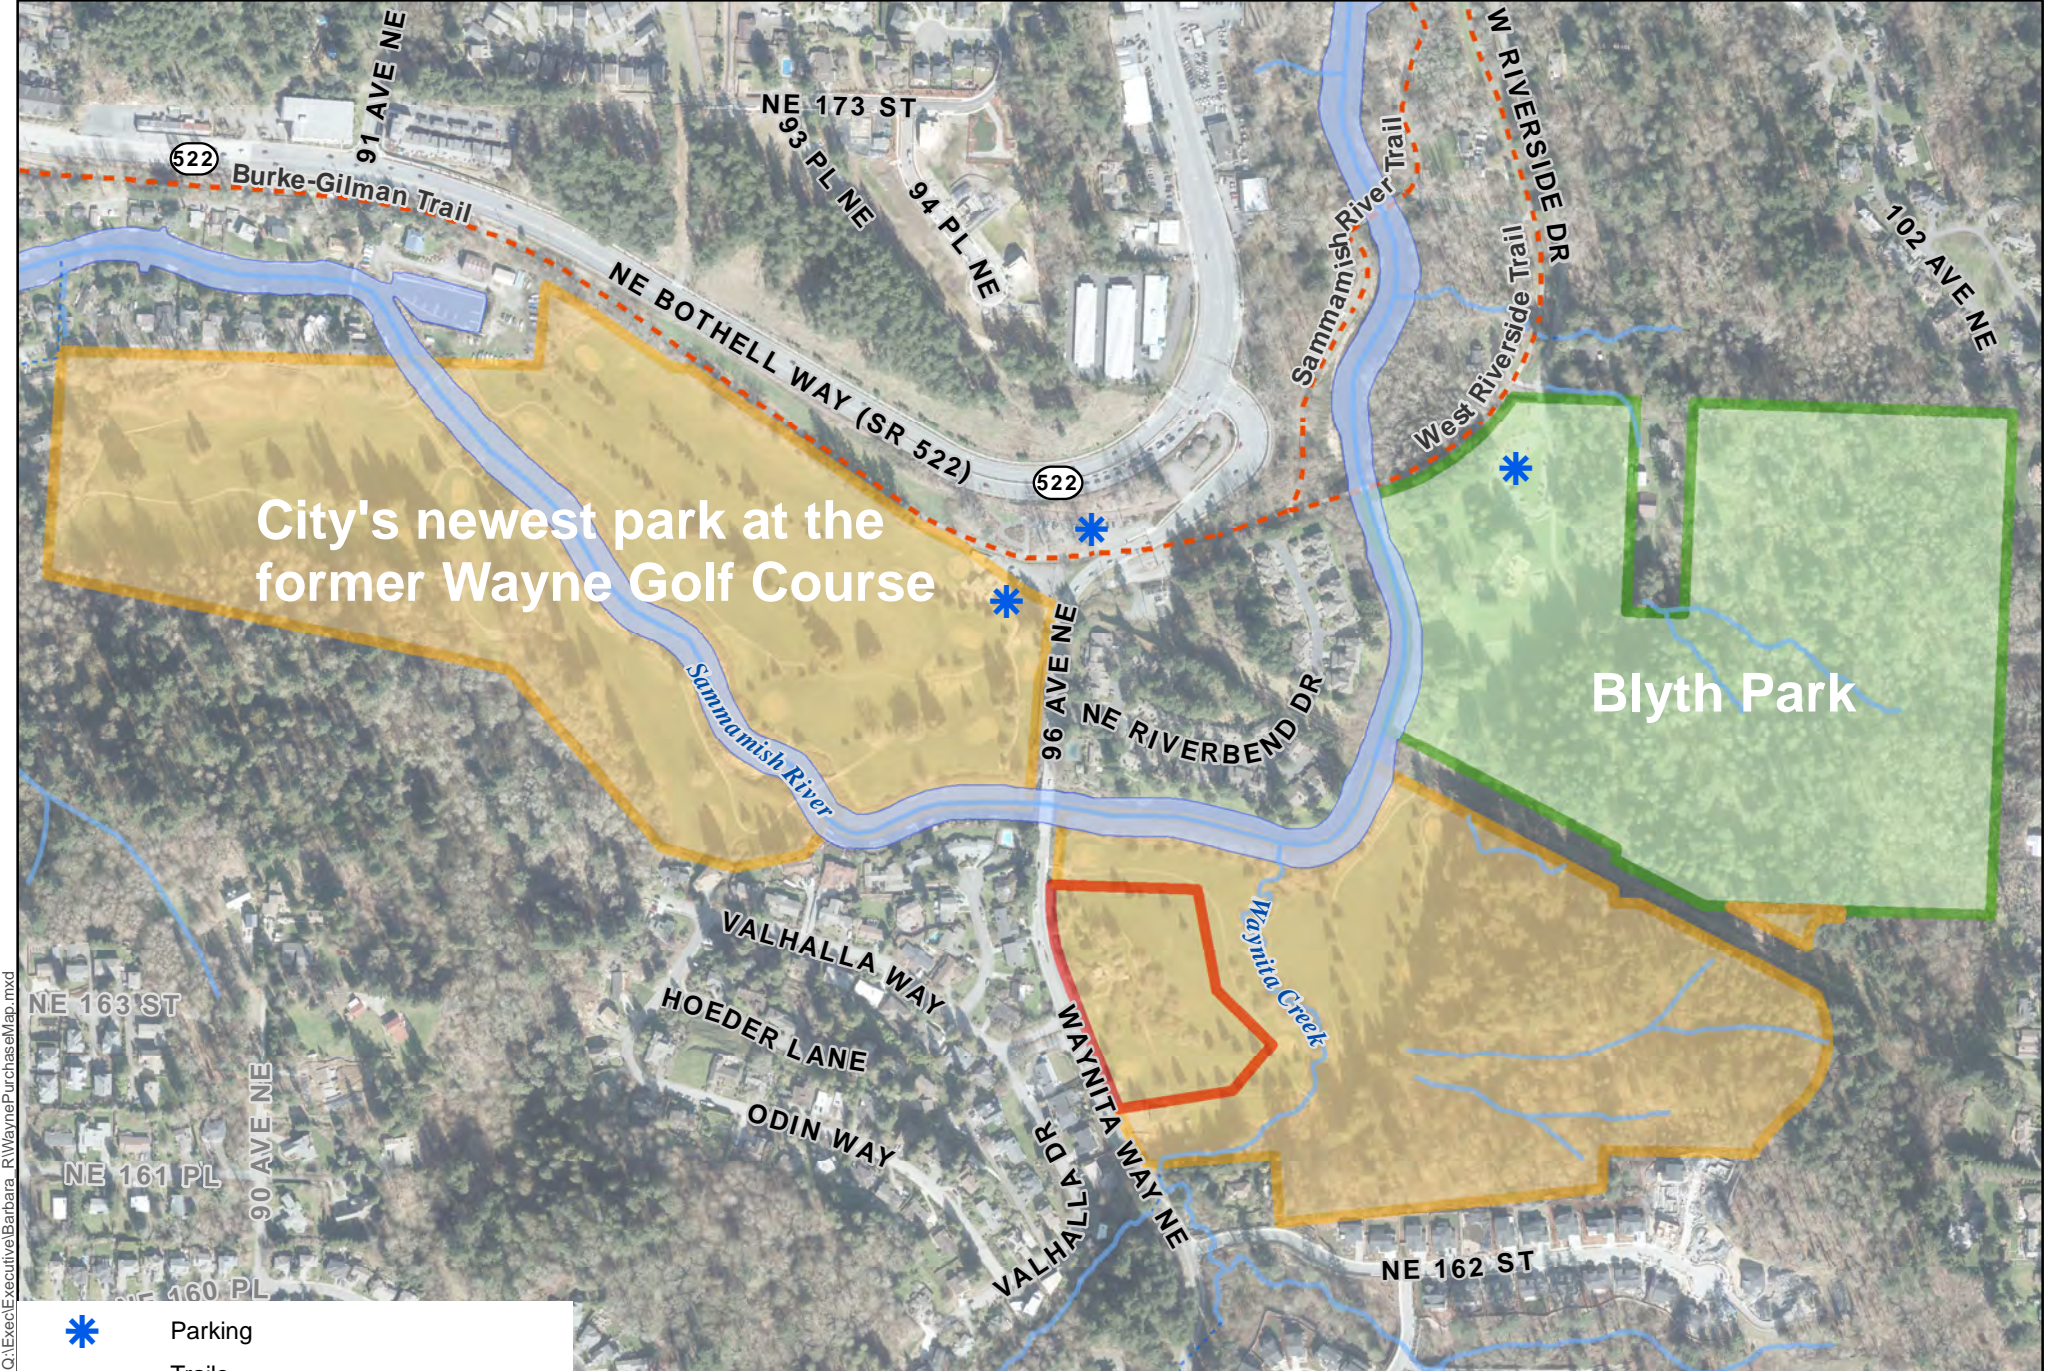

City's newest park at the former Wayne Golf Course

Blyth Park

-  Parking
-  Trails
-  Final 5 Acres
-  City's newest park at the former Wayne Golf Course
-  Blyth Park

The City of Bothell delivers this data (map) in an AS-IS condition. GIS data (maps) are produced by the City of Bothell for internal purposes. No representation or guarantee is made concerning the accuracy, currency, or completeness of the information provided. Date: 12/12/2018

Q:\Exec\Executive\Barbara_R\WaynePurchaseMap.mxd